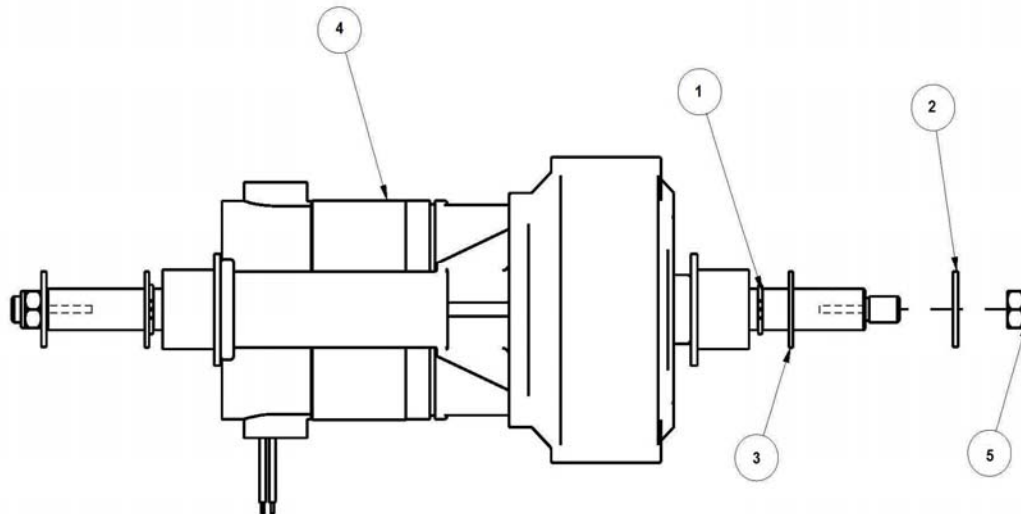

TECHNICAL SERVICE BULLETIN

To: [Distributor/Customer]

From: Minuteman Technical Support

Date: 03/12/2013

Subject: TSB for - New Style Transaxle Kit for the E17TD, E20DTD, E20CTD, E20S and E26ECO models.

Reason for Change - Product Improvement

Improvement - The 747606 transaxles will now require a nut and different washers to mount the wheels instead of the bolts. The new kit was created so that the new wheel mounting hardware will be included.

Kit Instructions – The K747606 transaxle Kit will include the hardware shown below for mounting the wheels.

Order the kit when replacing the transaxle.

Ref.	Part #	Description	Qty
1	172425	Ext Retaining Ring	2
2	711510	Washer	2
3	712512	Washer	2
4	747606	Transaxle 24 Volt	1
5	12040077	Nut-Nyloc M12 X 1.75 STL	2